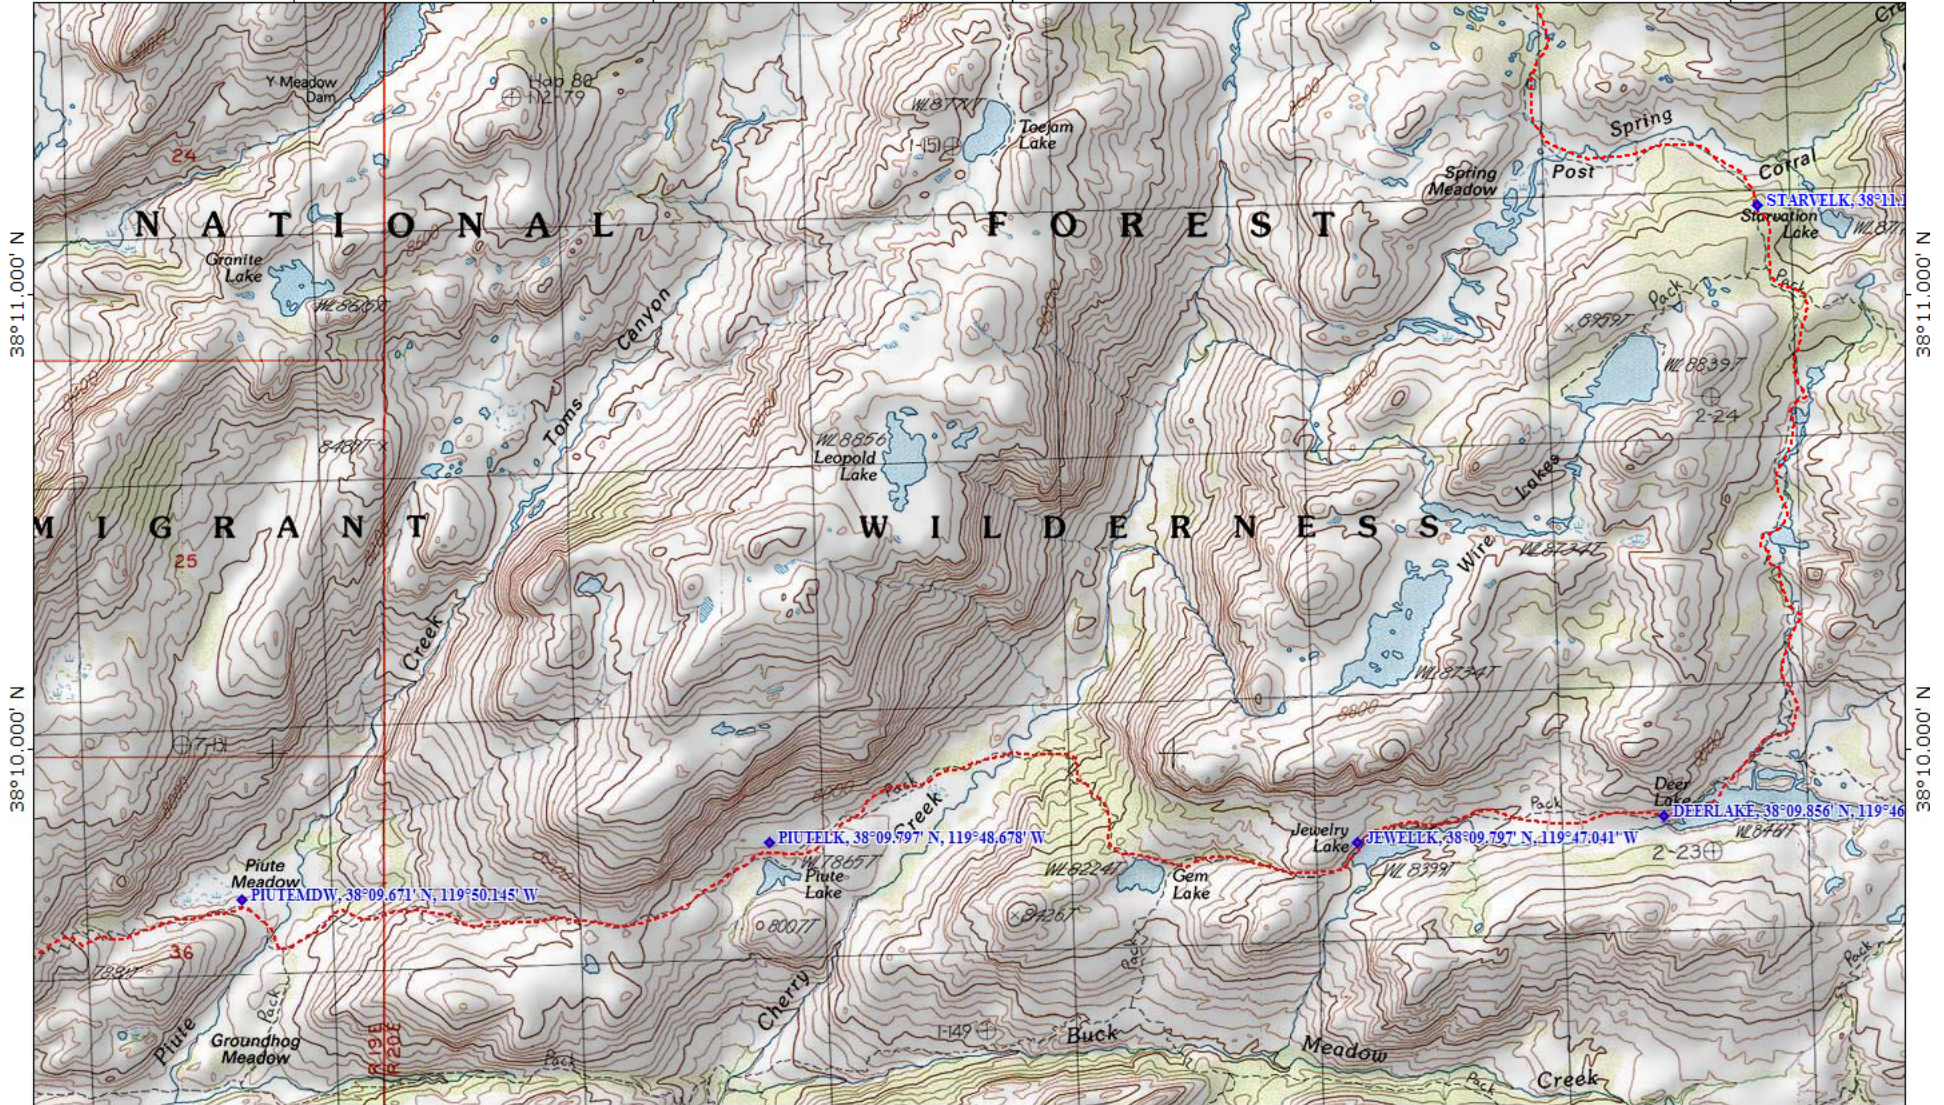

119°50.000' W

119°49.000' W

119°48.000' W

119°47.000' W

WGS84 119°46.000' W

TN / MN
14 1/2°

Map created with TOPO!® ©2003 National Geographic (www.nationalgeographic.com/topo)

CRABTREE CAMPLAKE PIUTEMDW PIUTELK JEWELLDEERLAKE STARVELK SALTICK CHEWGUM GIACABIN